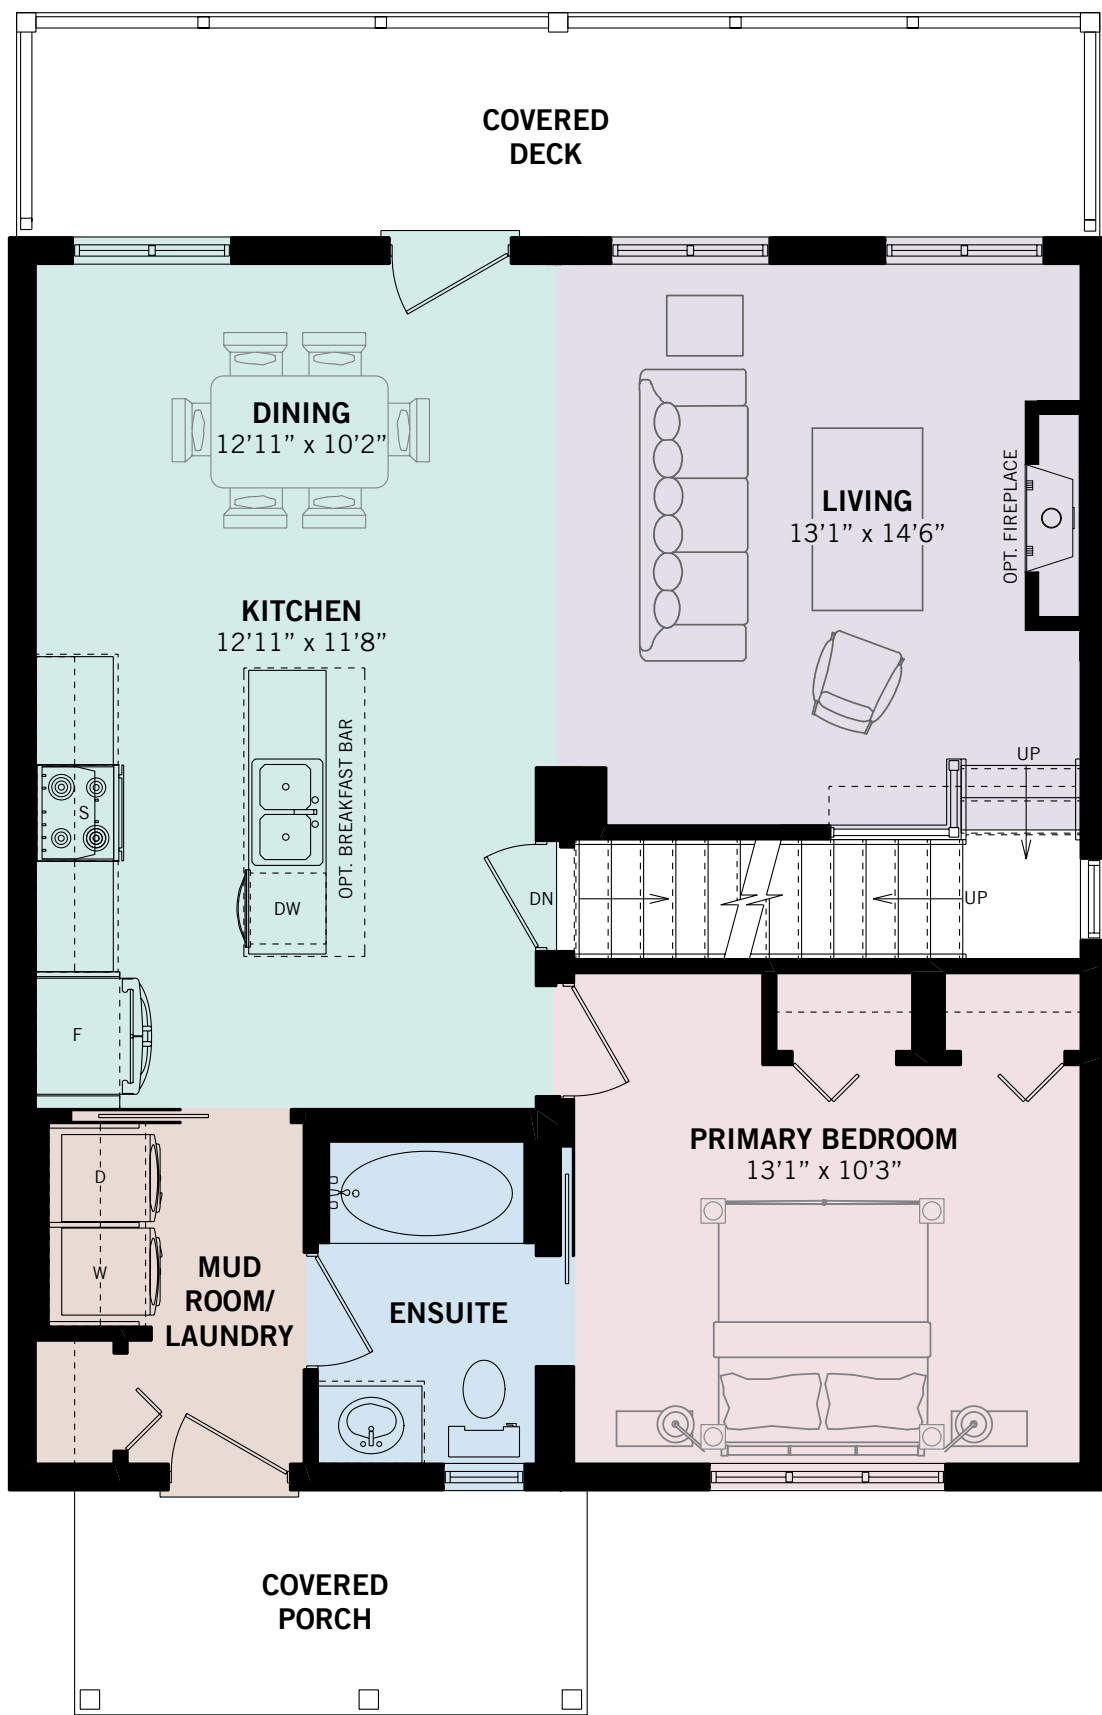

GROUND FLOOR