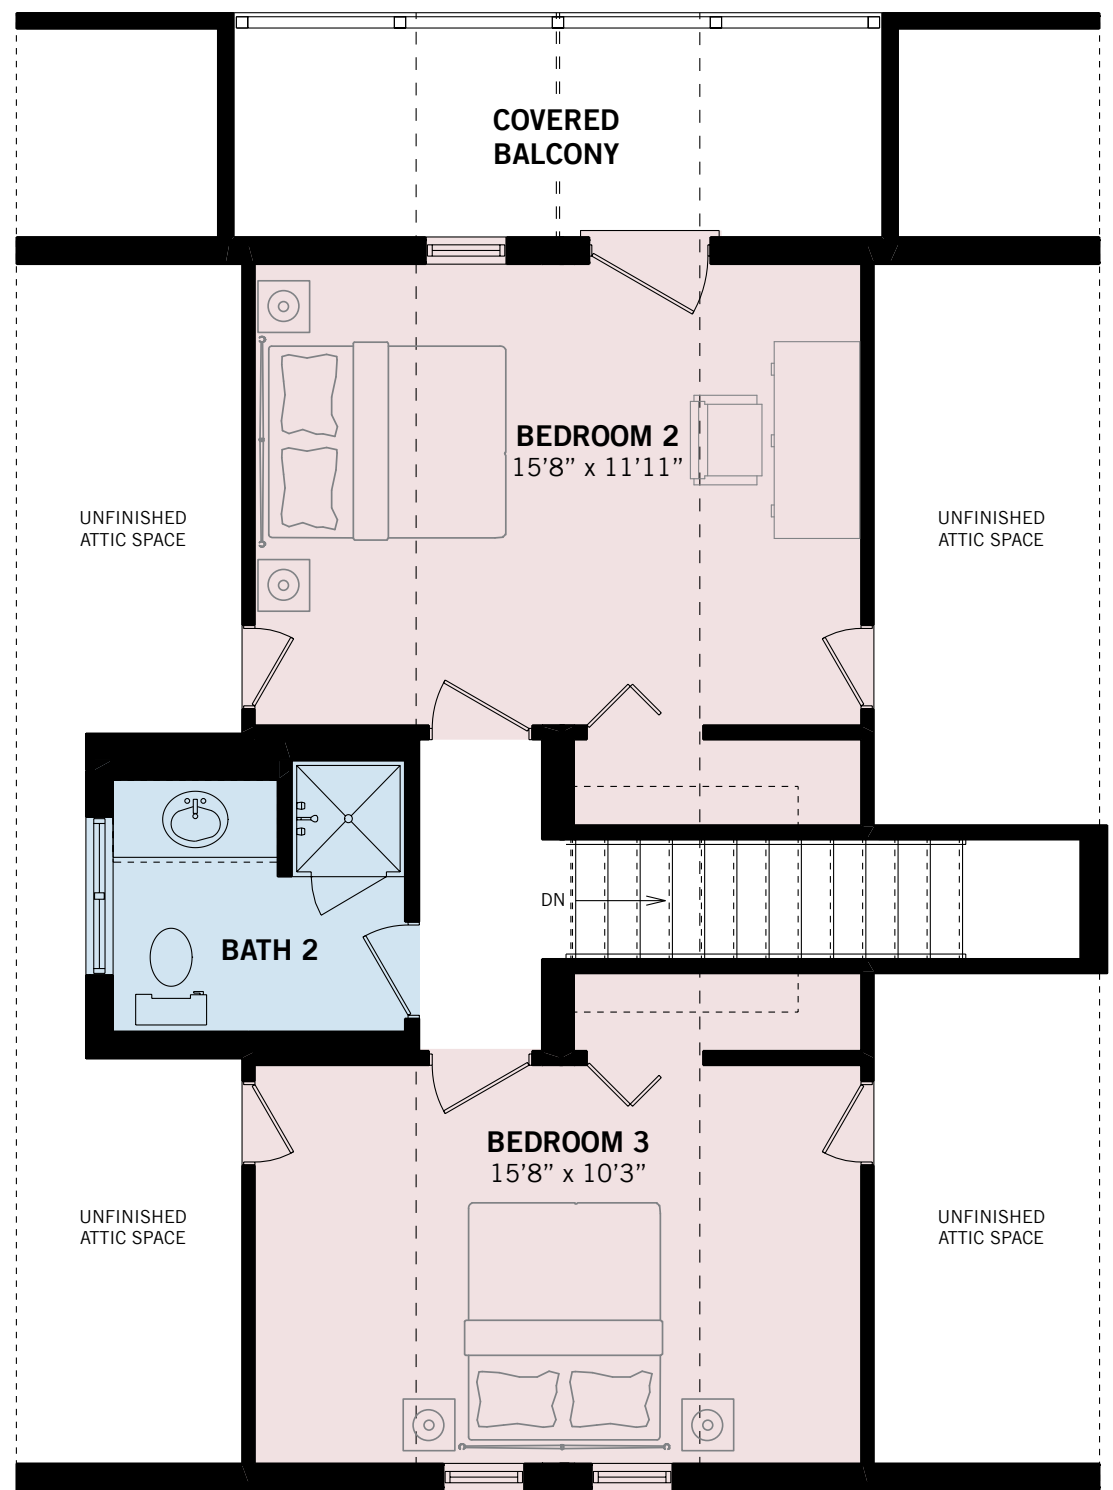

SECOND FLOOR